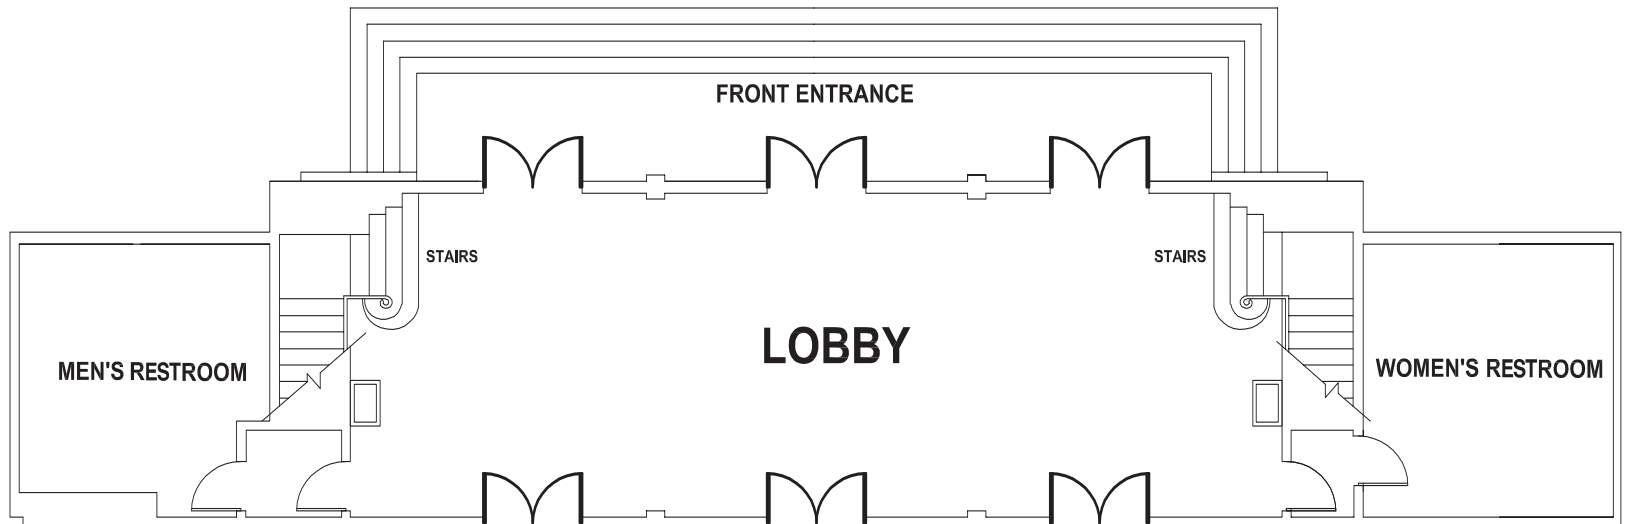

MANUEL ARTIME THEATER

SW FIRST STREET

SW 10TH AVENUE

SW 9TH AVENUE

SEATING = 480 (LOBBY LEVEL)
 361 (BALCONY LEVEL)
 841 (TOTAL)

HANDICAP STAGE LIFT

FIRE EXIT

HANDICAP ENTRANCE

STAGE

FIRE EXIT

HANDICAP ENTRANCE